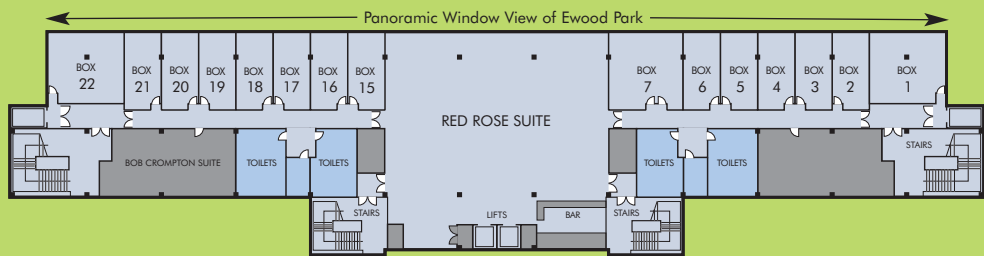

Room Specification Plan...	
Pillar	■
Dual Socket	XX
Single Socket	X
High Level	HL
TV Point	●
32amp 3 phase 5pin socket	⊗

Red Rose Dimensions...		Red Rose Suite Specifications...			
20.85m x 12.54m (258 sq mtrs)		Lift Access	Yes	Telephone Points	1
Red Rose Capacities...		Natural Light	Yes	Wi-Fi	Yes
Theatre Style	150	Views of the Ground	Yes	Disabled Access	Yes
Classroom	100	Air Circulation System	Yes	Blackout Screens	No
Dinner	120	TV & Video Points	4	No of Bars Available	1
Dinner Dance	80	PA System	No	Dancefloor	Yes
		13 amp dbl sockets	16	Max Ceiling Height	2.7m
		3 Phased Electricity	No	Min Ceiling Height	2.2m
Bob Crompton Suite Dimensions...					
11.14 x 4.90					

The Red Rose Suite, Executive Boxes and Bob Crompton Suite...
A whole floor of flexible spaces

Bob Crompton Dimensions...		Bob Crompton Specification...			
11.14m x 4.90m		Lift Access	Yes	13 amp dbl sockets	Yes
Bob Crompton Capacities...		Natural Light	Yes	Wi-Fi	Yes
Theatre Style	30	Views of the Ground	No	Disabled Access	Yes
Classroom	20	Air Circulation System	Yes	Bar Available	No
Dinner	30				

Directors' Guest Lounge Dimensions...		Directors' Guest Lounge Specification...			
13.19m x 10.17m		Lift Access	N/A	Wi-Fi	Yes
Directors' Guest Lounge Capacities...		Natural Light	No	Disabled Access	Yes
Theatre Style	70	Views of the Ground	No	Bar Available	Yes
Classroom	40	Air Circulation System	Yes	Dance Floor	Yes
Dinner	50	13 amp dbl sockets	Yes		
Dinner Dance	40				

Players' Lounge Dimensions...		Players' Lounge Specification...			
12.50m x 10.84m		Lift Access	N/A	Wi-Fi	Yes
Players' Lounge Capacities...		Natural Light	No	Disabled Access	Yes
Theatre Style	70	Views of the Ground	No	Bar Available	Yes
Classroom	40	Air Circulation System	Yes	Dance Floor	Yes
Dinner	50	13 amp dbl sockets	Yes		
Dinner Dance	40				